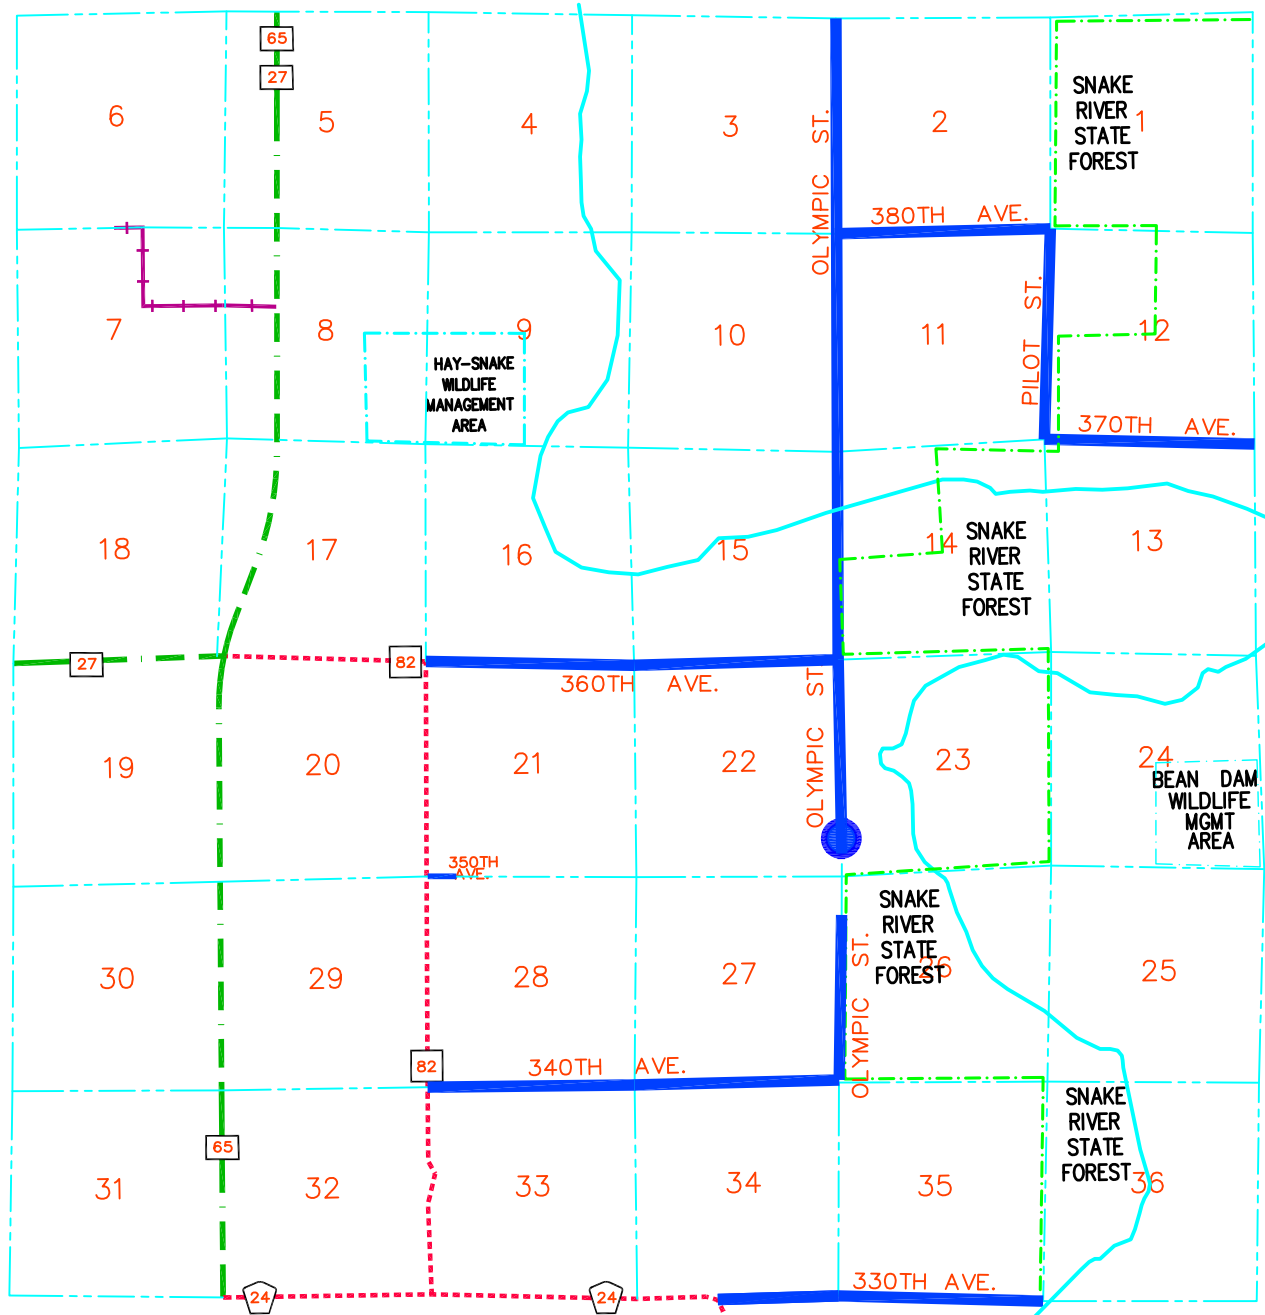

FORD TOWNSHIP ROAD MAP FEBRUARY, 2011

MAP: BY ALAN HANCOCK

- DENOTES STATE HIGHWAY
- DENOTES COUNTY ROAD
- DENOTES TOWNSHIP ROAD
- DENOTES CARTWAY